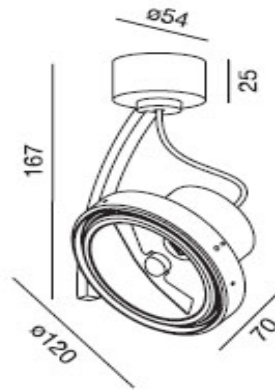

[HYPER AR111 ON BASE]

interior | object lighting | hyper

[HYPER AR111 ON BASE]

MODEL NUMBER: 4412

Lamp info

Lamp: QR111LP 35-50-75-100W
Lamp type : halogen
Lamp base : G53
Light distribution: down

Technical data

Power supply : 12V
Degree of protection: III
Ip rating : IP20
Material: Aluminium
Glowtest: yes
Standard: EN60598-1
Fixation: ceiling
Mounting: surface mounted
Weight: 0,37 kg

WEVER & DUCRÉ
ARCHITECTURAL LIGHTING